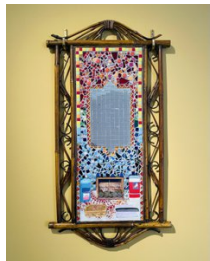

Misla | available works for Duck Creek

**Melissa Misla**  
MM0025  
*On the Fringe*, 2022  
mixed media on canvas  
85 in x 88.5 in

\$ 14,000.00 USD

**Melissa Misla**  
K29383  
*Plant Partner*, 2022  
Mixed Media on Panel  
18 x 18 inches

\$ 3,300.00 USD

**Melissa Misla**  
K29373  
*His & Hers*, 2022  
Mixed Media and Tile on Found Object  
40 x 22 inches

\$ 7,000.00 USD

**Melissa Misla**  
K29379  
*Gandules Gathering*, 2022  
Mosaic on Found Cable Spool  
25¼ x 31¾ x 31¾ in