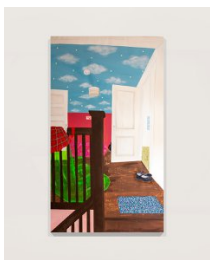

\$ 3,300.00 USD

**Melissa Misla**  
K29373  
*His & Hers*, 2022  
Mixed Media and Tile on Found Object  
40 x 22 inches

\$ 7,000.00 USD

**Melissa Misla**  
K29379  
*Gandules Gathering*, 2022  
Mosaic on Found Cable Spool  
25¼ x 31¾ x 31¾ in

\$ 7,000.00 USD

**Melissa Misla**  
K29386  
*Taburete*, 2022  
Mixed Media on Canvas  
24 x 12 inches

\$ 2,700.00 USD

**Melissa Mislá**  
K29384  
*Hanging Help*, 2022  
Mixed Media on Wood Panel  
18 x 12 inches

\$ 2,700.00 USD

**Melissa Mislá**  
K29381  
*Sprite, No Ice*, 2022  
Mixed Media on Wood Panel  
18 x 12 inches

\$ 2,700.00 USD

**Melissa Mislá**  
K29378  
*Curved Couches and Tight Corners*, 2022  
Mixed Media and Velvet Flocking on Canvas  
46 x 46 inches

\$ 10,000.00 USD

**Melissa Mislá**  
K29377  
*Waterbed in the Attic*, 2022  
Mixed Media on Canvas  
60 x 48 inches

\$ 12,000.00 USD

**Melissa Mislá**  
K29376  
*Blue skies and Rose-Colored Glasses*, 2022  
Mixed Media on Canvas  
60 x 36 inches