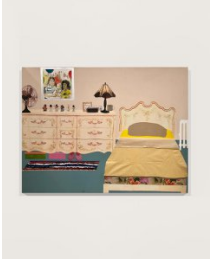

Melissa Mislá
K28534
Cuarto, 2019
Mixed media on canvas
70 x 96 inches
178 x 244 x 0 cm

$ 14,000.00 USD