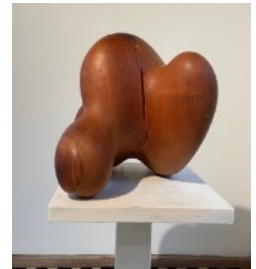

Sally Richardson  
Head  
2017  
Indiana limestone  
14 x 7 x 6 inches

Sally Richardson  
Widow's Walk  
2015  
Blueberry, driftwood  
23 x 9 x 3 inches

SALLY RICHARDSON

*Sculpture*

September 10 - October 16, 2022

Sally Richardson  
Shipwright's Wife  
2009  
Indiana limestone  
24 x 9 x 9 inches

Sally Richardson  
Seed  
2022  
Mahogany  
34 x 4 x 1.5 inches

Sally Richardson  
Alewife  
2008  
Totara  
33 x 8 x 5 inches

Sally Richardson  
Head  
2014  
Wood  
33 x 8 x 5 inches

Sally Richardson  
Standing Figure  
2010  
Totara  
36 x 7 x 8 inches

Sally Richardson  
Daphne  
2009  
Cherry  
15 x 15 x 14 inches

Sally Richardson  
Halophile  
2008  
French limestone  
19 x 11 x 8 inches