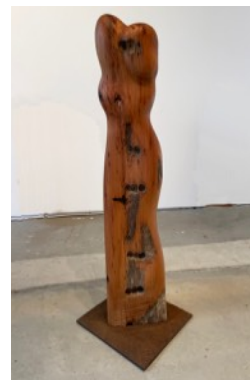

Sally Richardson  
Head  
2017  
Indiana limestone  
14 x 7 x 6 inches

Sally Richardson  
Widow's Walk  
2015  
Blueberry, driftwood  
23 x 9 x 3 inches

SALLY RICHARDSON

*Sculpture*

September 10 - October 16, 2022

Sally Richardson  
Shipwright's Wife  
2009  
Indiana limestone  
24 x 9 x 9 inches

Sally Richardson  
Seed  
2022  
Mahogany  
34 x 4 x 1.5 inches

Sally Richardson  
Alewife  
2008  
Totara  
33 x 8 x 5 inches

Sally Richardson  
Head  
2014  
Wood  
33 x 8 x 5 inches

Sally Richardson  
Standing Figure  
2010  
Totara  
36 x 7 x 8 inches

Sally Richardson  
Daphne  
2009  
Cherry  
15 x 15 x 14 inches

Sally Richardson  
Halophile  
2008  
French limestone  
19 x 11 x 8 inches

Sally Richardson  
Oarweed  
2016  
Totara  
25 x 6 x 3 inches

Sally Richardson  
Seed  
2017  
Painted mahogany  
61 x 5 x 3 inches

Sally Richardson  
Untitled  
2022  
Totara  
39 x 3 x 8 inches

Sally Richardson  
Swell  
2004  
Carrara marble  
21 x 10 x 11 inches