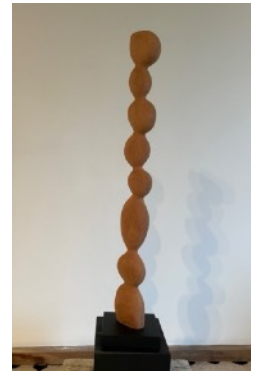

SALLY RICHARDSON

*Sculpture*

September 10 - October 16, 2022

Sally Richardson  
Small Figure  
2013  
French limestone  
7 x 2 x 3 inches

Sally Richardson  
Figure  
2022  
Limestone  
12 x 5.5 x 4 inches

Sally Richardson  
Head  
2017  
Indiana limestone  
14 x 7 x 6 inches

Sally Richardson  
Widow's Walk  
2015  
Blueberry, driftwood  
23 x 9 x 3 inches

SALLY RICHARDSON

*Sculpture*

September 10 - October 16, 2022

Sally Richardson  
Shipwright's Wife  
2009  
Indiana limestone  
24 x 9 x 9 inches

Sally Richardson  
Seed  
2022  
Mahogany  
34 x 4 x 1.5 inches

Sally Richardson  
Alewife  
2008  
Totara  
33 x 8 x 5 inches