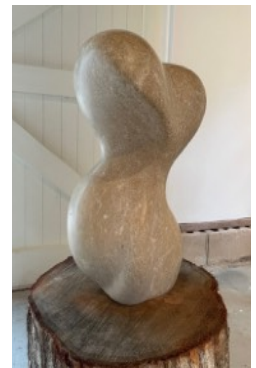

Sally Richardson  
Head  
2014  
Wood  
33 x 8 x 5 inches

Sally Richardson  
Standing Figure  
2010  
Totara  
36 x 7 x 8 inches

Sally Richardson  
Daphne  
2009  
Cherry  
15 x 15 x 14 inches

Sally Richardson  
Halophile  
2008  
French limestone  
19 x 11 x 8 inches