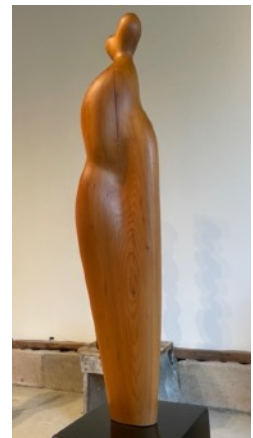

SALLY RICHARDSON

*Sculpture*

September 10 - October 16, 2022

Sally Richardson  
Small Figure  
2013  
French limestone  
7 x 2 x 3 inches

Sally Richardson  
Figure  
2022  
Limestone  
12 x 5.5 x 4 inches

Sally Richardson  
Head  
2017  
Indiana limestone  
14 x 7 x 6 inches

Sally Richardson  
Widow's Walk  
2015  
Blueberry, driftwood  
23 x 9 x 3 inches

SALLY RICHARDSON

*Sculpture*

September 10 - October 16, 2022

Sally Richardson  
Shipwright's Wife  
2009  
Indiana limestone  
24 x 9 x 9 inches

Sally Richardson  
Seed  
2022  
Mahogany  
34 x 4 x 1.5 inches

Sally Richardson  
Alewife  
2008  
Totara  
33 x 8 x 5 inches