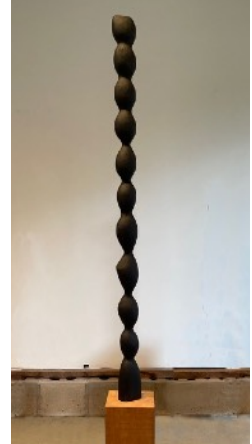

Sally Richardson
Seed
2017
Painted mahogany
61 x 5 x 3 inches

Sally Richardson
Untitled
2022
Totara
39 x 3 x 8 inches