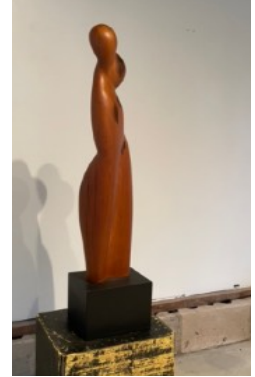

SALLY RICHARDSON

*Sculpture*

September 10 - October 16, 2022

Sally Richardson  
Small Figure  
2013  
French limestone  
7 x 2 x 3 inches

Sally Richardson  
Figure  
2022  
Limestone  
12 x 5.5 x 4 inches

Sally Richardson  
Head  
2017  
Indiana limestone  
14 x 7 x 6 inches

Sally Richardson  
Widow's Walk  
2015  
Blueberry, driftwood  
23 x 9 x 3 inches

SALLY RICHARDSON

*Sculpture*

September 10 - October 16, 2022

Sally Richardson  
Shipwright's Wife  
2009  
Indiana limestone  
24 x 9 x 9 inches

Sally Richardson  
Seed  
2022  
Mahogany  
34 x 4 x 1.5 inches

Sally Richardson  
Alewife  
2008  
Totara  
33 x 8 x 5 inches

Sally Richardson  
Head  
2014  
Wood  
33 x 8 x 5 inches

Sally Richardson  
Standing Figure  
2010  
Totara  
36 x 7 x 8 inches

Sally Richardson  
Daphne  
2009  
Cherry  
15 x 15 x 14 inches

Sally Richardson  
Halophile  
2008  
French limestone  
19 x 11 x 8 inches