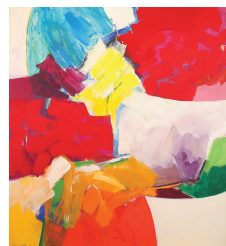

**JOHN LITTLE: HOME AGAIN**  
JUNE 12 - JULY 18, 2021

**John Little**

Partian  
1973  
Oil on canvas  
95 x 75 inches

**John Little**

Blue Hemisphere  
1978  
Oil on canvas  
60 x 52 inches

**John Little**

Untitled  
1959-1960  
Oil on canvas  
95 x 72 inches

**John Little**

Royerus  
1970  
Oil on canvas  
61 x 55 inches

**John Little**

Yaphank  
1964  
Oil on canvas  
75 x 115 inches

**The Arts Center at Duck Creek does not participate in any retail sales.  
Please contact exhibition curator Tom McCormick with any inquiries surrounding these artworks.  
[tom@thomasmccormick.com](mailto:tom@thomasmccormick.com)**